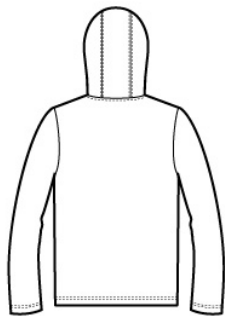

SPEC SHEET + MEASUREMENTS

SPORT-TEK

Sport-Tek® Youth PosiCharge® Competitor™ Hooded Pullover. YST358

Product photo

This lightweight hooded pullover locks in color and wicks moisture. It's versatile enough for year-round wear.

- 3.8-ounce, 100% polyester interlock with PosiCharge technology
- Removable tag for comfort and relabeling
- Three-panel hood
- Set-in sleeves
- Open cuffs and hem

CARE INSTRUCTIONS

Machine wash cold with like colors. Only non-chlorine bleach. When needed tumble dry low, remove promptly. Cool iron if needed. Do not use softener. Do not dry clean.

Sketches

front

back

SPEC SHEET + MEASUREMENTS

SPORT-TEK

Sport-Tek® Youth PosiCharge® Competitor™ Hooded Pullover. YST358

PRODUCT MEASUREMENTS

	XS	S	M	L	XL
Size	4/5	6/8	10/12	14/16	18/20
Body Length at Front	19	21	23	25	27
Chest	14 1/4	15 3/4	17 1/4	18 1/4	19 3/4
Sleeve Length	22	25	27 1/2	30	33